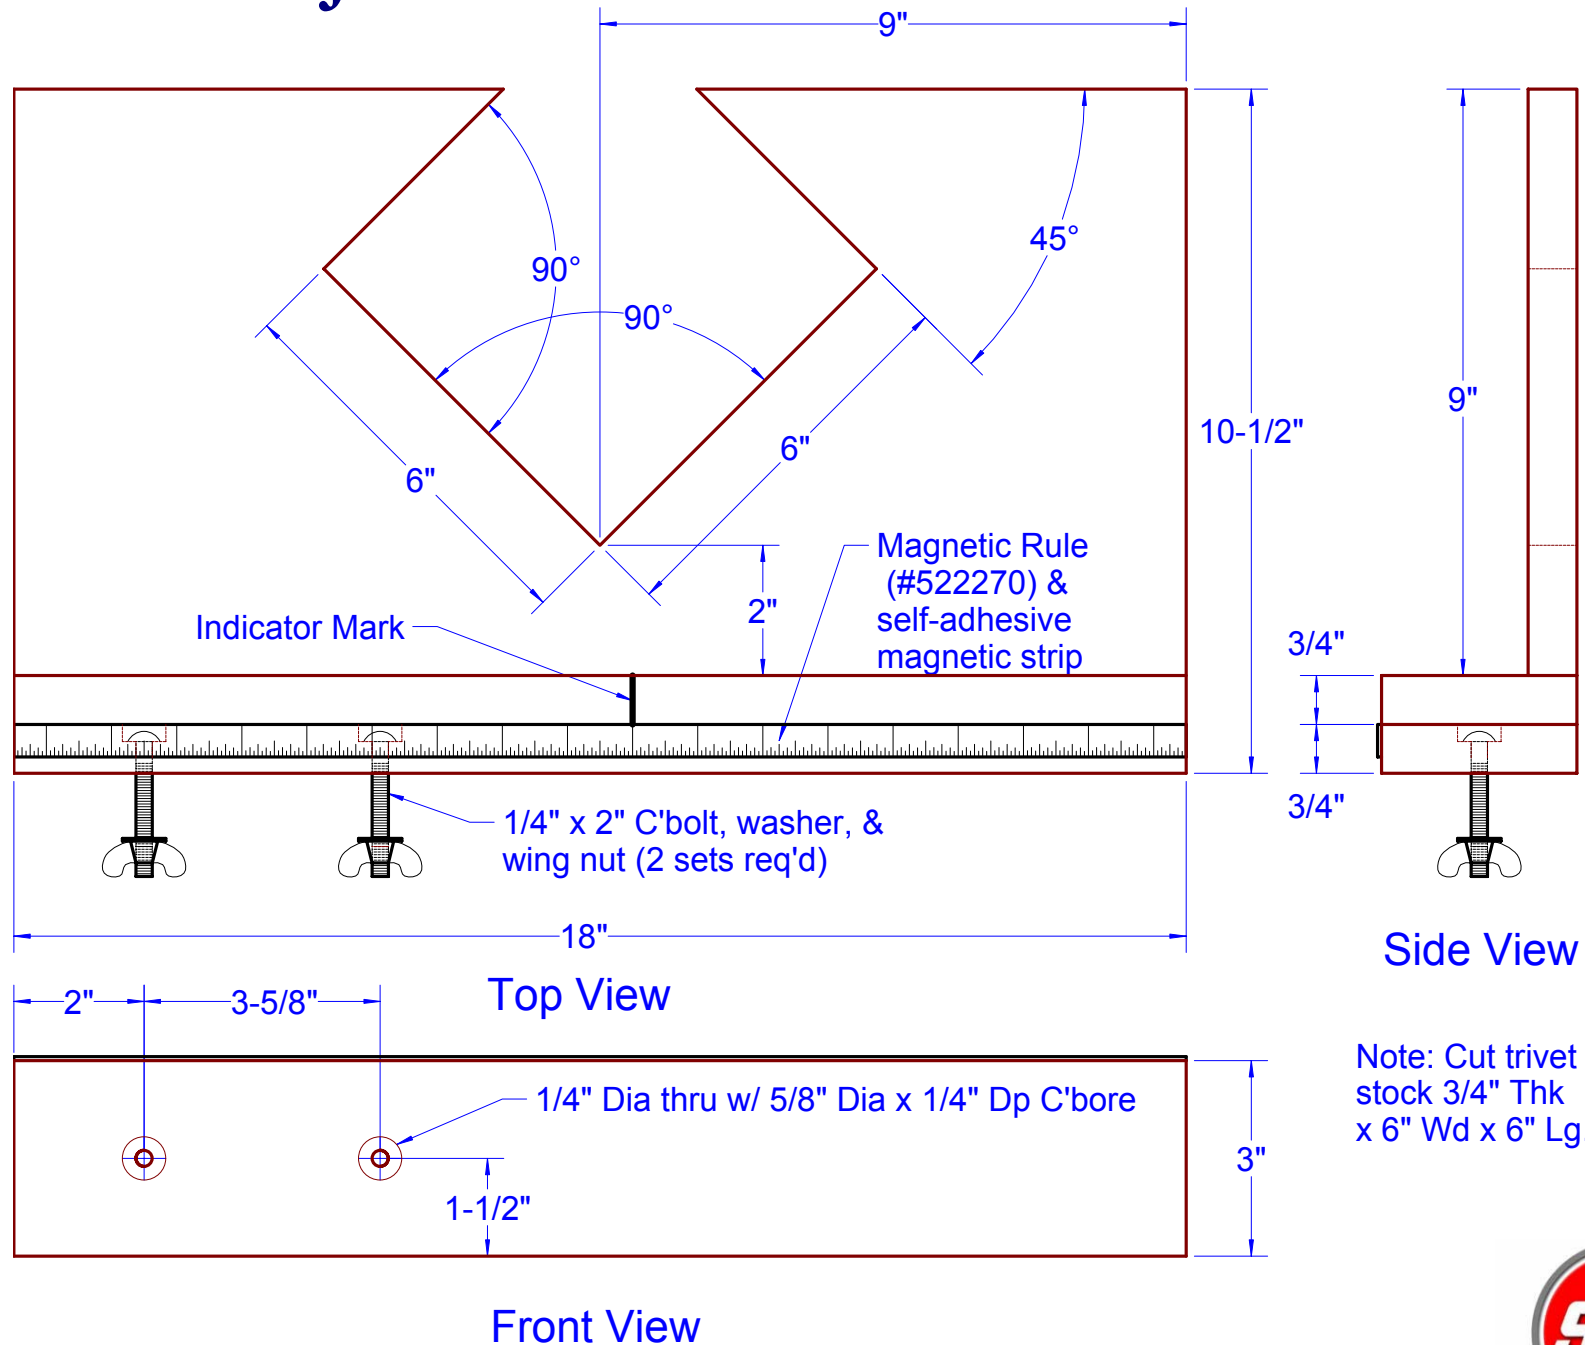

# TRIVET MAKING JIG

Note: Cut trivet stock 3/4" Thk x 6" Wd x 6" Lg.